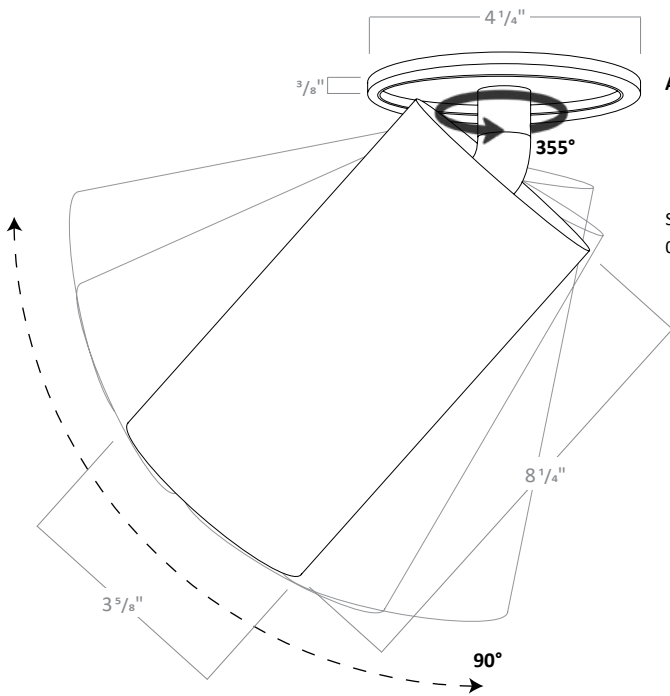

RCYA3

3" LED ARCHITECTURAL CYLINDER

ADJUSTABLE SURFACE MOUNT

ASCW, ASCB

Supports 355° locking rotation
 $0-90^\circ$ tilt adjustment