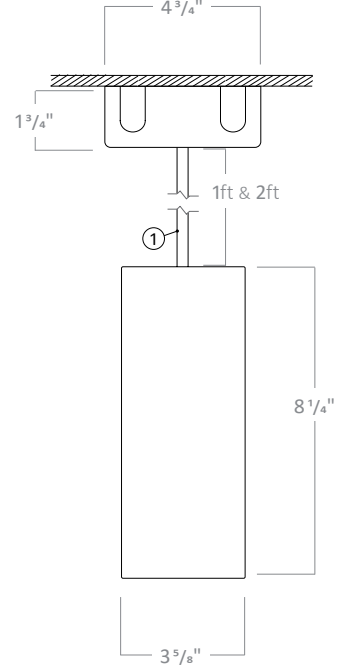

Stem Pendant with
Shallow Canopy

PH3DC1W, PH3DC1B,
PH3DC2W, PH3DC2B

Stem Pendant with
Deep Canopy

Ball joint allows for installation on
tilted ceiling (0 - 60°)

2

1ft and 2ft stems are linkable up to 12 ft.
Consult factory for made to order lengths.

1ft and 2ft stems are linkable up to 12 ft.
Consult factory for made to order lengths.

RCYA3

3" LED ARCHITECTURAL CYLINDER

CORD PENDANT

CP3SW, CP3SB

Cord Pendant with Shallow Canopy

CP3DW, CP3DB

Cord Pendant with Deep Canopy