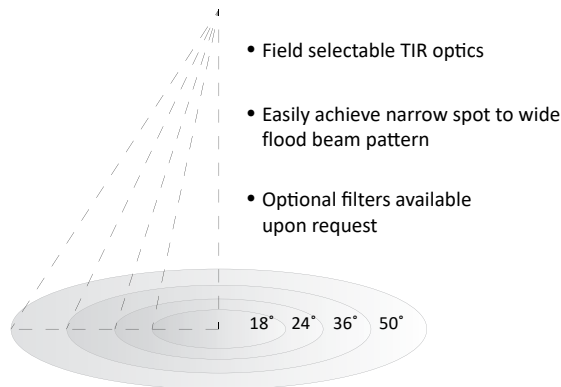

RCYA3

3" LED ARCHITECTURAL CYLINDER

PERFORMANCE CHART

	Optics	18°	24°	36°	50°
13W	Delivered Lumens	1322	1375	1414	1386
19W	Delivered Lumens	1880	1934	1973	1945
25W	Delivered Lumens	2360	2462	2535	2483

* Values are listed at 3000K, 90+ CRI with a white bevel & trim.

COLOR TEMPERATURE MULTIPLIER FOR DELIVERED LUMENS

2700K	3000K	3500K	4000K
0.95	1.00	1.04	1.07

BEAM SPREAD