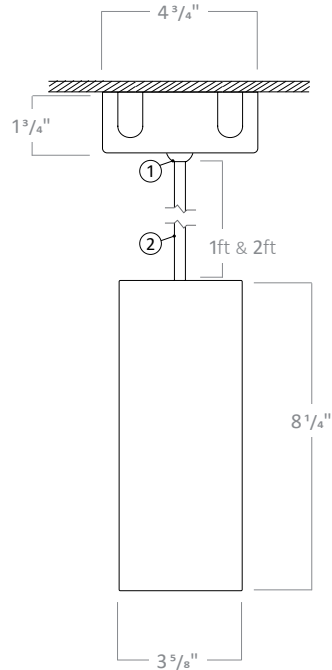

RCYA3

3" LED ARCHITECTURAL CYLINDER

PERFORMANCE CHART

	Optics	18°	24°	36°	50°
13W	Delivered Lumens	1322	1375	1414	1386
19W	Delivered Lumens	1880	1934	1973	1945
25W	Delivered Lumens	2360	2462	2535	2483

* Values are listed at 3000K, 90+ CRI with a white bevel & trim.

COLOR TEMPERATURE MULTIPLIER FOR DELIVERED LUMENS

2700K	3000K	3500K	4000K
0.95	1.00	1.04	1.07

BEAM SPREAD

RCYA3

3" LED ARCHITECTURAL CYLINDER

RCYA3 DIMENSIONS

STEM PENDANT

PH3SC1W, PH3SC1B,
PH3SC2W, PH3SC2B

Stem Pendant with
Shallow Canopy

PH3DC1W, PH3DC1B,
PH3DC2W, PH3DC2B

Stem Pendant with
Deep Canopy

Ball joint allows for installation on
tilted ceiling (0 - 60°)

2

1ft and 2ft stems are linkable up to 12 ft.
Consult factory for made to order lengths.