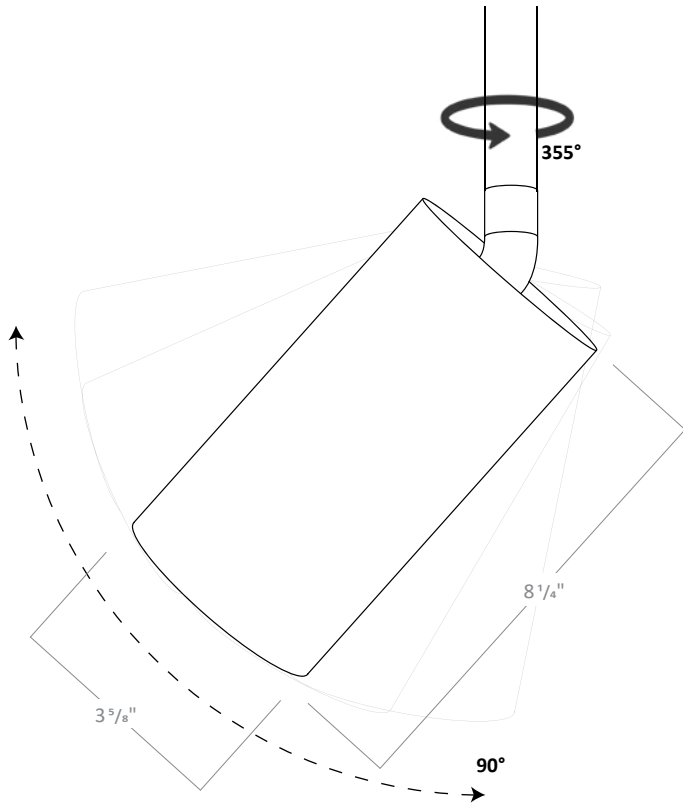

RCYA3

3" LED ARCHITECTURAL CYLINDER

ADJUSTABLE STEM PENDANT