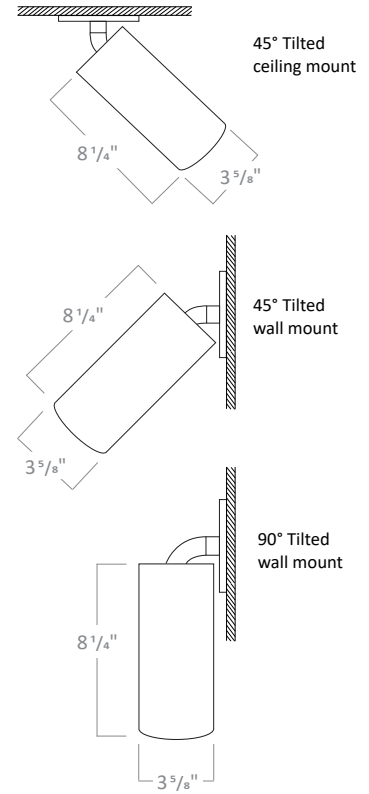

Stem Pendant with
Shallow Canopy

PH3DC1W, PH3DC1B,
PH3DC2W, PH3DC2B

Stem Pendant with
Deep Canopy

Ball joint allows for installation on
tilted ceiling (0 - 60°)

2

1ft and 2ft stems are linkable up to 12 ft.
Consult factory for made to order lengths.

1ft and 2ft stems are linkable up to 12 ft.
Consult factory for made to order lengths.

RCYA3

3" LED ARCHITECTURAL CYLINDER

CORD PENDANT

CP3SW, CP3SB

Cord Pendant with Shallow Canopy

CP3DW, CP3DB

Cord Pendant with Deep Canopy

ASCW, ASCB

Supports 355° locking rotation
 $0-90^\circ$ tilt adjustment

DEEP CANOPY FOR SURFACE, CORD, OR PENDANT MOUNT

Deep Canopy options come standard with 4 Knockouts installed. Accommodates a 4" octagonal junction box with 1-1/2" depth (provided by others).