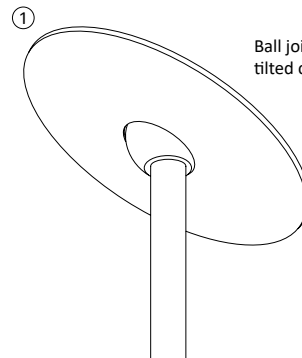

COLOR TEMPERATURE MULTIPLIER FOR DELIVERED LUMENS

2700K	3000K	3500K	4000K
0.95	1.00	1.04	1.07

BEAM SPREAD

RCYA3

3" LED ARCHITECTURAL CYLINDER

RCYA3 DIMENSIONS

STEM PENDANT

PH3SC1W, PH3SC1B,
PH3SC2W, PH3SC2B

Stem Pendant with
Shallow Canopy

PH3DC1W, PH3DC1B,
PH3DC2W, PH3DC2B

Stem Pendant with
Deep Canopy

Ball joint allows for installation on
tilted ceiling (0 - 60°)

2

1ft and 2ft stems are linkable up to 12 ft.
Consult factory for made to order lengths.