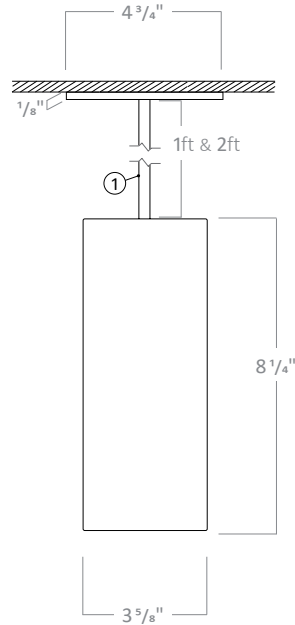

PH3SC1WADJ, PH3SC1BADJ,
PH3SC2WADJ, PH3SC2BADJ

Stem Pendant with
Shallow Canopy