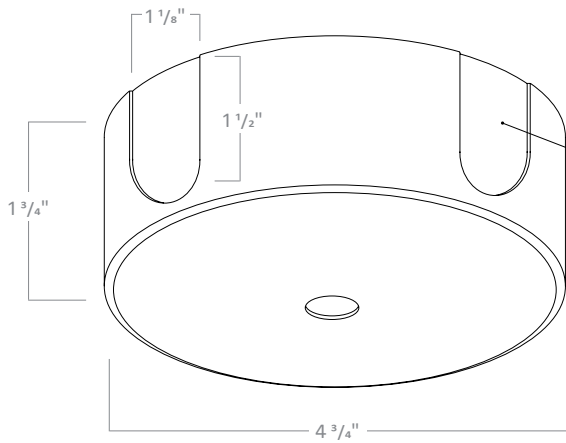

1ft and 2ft stems are linkable up to 12 ft.
Consult factory for made to order lengths.

RCYA3

3" LED ARCHITECTURAL CYLINDER

CORD PENDANT

CP3SW, CP3SB

Cord Pendant with Shallow Canopy

CP3DW, CP3DB

Cord Pendant with Deep Canopy

SURFACE MOUNT

SM3SW, SM3SB

Surface Mount with Shallow Canopy

SM3DW, SM3DB

Surface Mount with Deep Canopy

RCYA3

3" LED ARCHITECTURAL CYLINDER

ADJUSTABLE SURFACE MOUNT

ASCW, ASCB

Supports 355° locking rotation
 $0-90^\circ$ tilt adjustment

DEEP CANOPY FOR SURFACE, CORD, OR PENDANT MOUNT

Deep Canopy options come standard with 4 Knockouts installed. Accommodates a 4" octagonal junction box with 1-1/2" depth (provided by others).