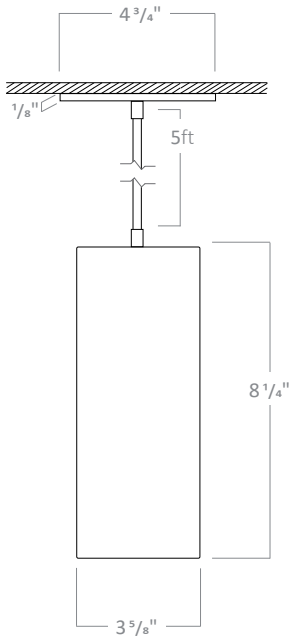

Stem Pendant with
Shallow Canopy

PH3DC1W, PH3DC1B,
PH3DC2W, PH3DC2B

Stem Pendant with
Deep Canopy

Ball joint allows for installation on
tilted ceiling (0 - 60°)

2

1ft and 2ft stems are linkable up to 12 ft.
Consult factory for made to order lengths.

1ft and 2ft stems are linkable up to 12 ft.
Consult factory for made to order lengths.

RCYA3

3" LED ARCHITECTURAL CYLINDER

CORD PENDANT

CP3SW, CP3SB

Cord Pendant with Shallow Canopy

CP3DW, CP3DB

Cord Pendant with Deep Canopy