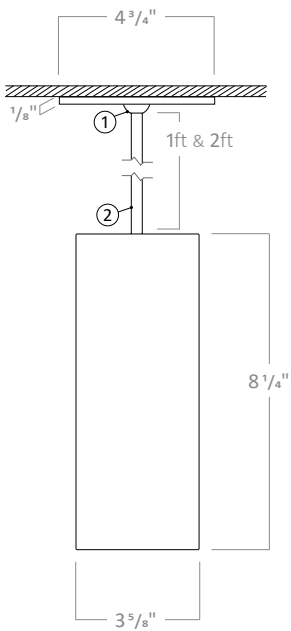

COLOR TEMPERATURE MULTIPLIER FOR DELIVERED LUMENS

2700K	3000K	3500K	4000K
0.95	1.00	1.04	1.07

BEAM SPREAD

RCYA3

3" LED ARCHITECTURAL CYLINDER

RCYA3 DIMENSIONS

STEM PENDANT

PH3SC1W, PH3SC1B,
PH3SC2W, PH3SC2B

Stem Pendant with
Shallow Canopy

PH3DC1W, PH3DC1B,
PH3DC2W, PH3DC2B

Stem Pendant with
Deep Canopy

Ball joint allows for installation on
tilted ceiling (0 - 60°)

2

1ft and 2ft stems are linkable up to 12 ft.
Consult factory for made to order lengths.