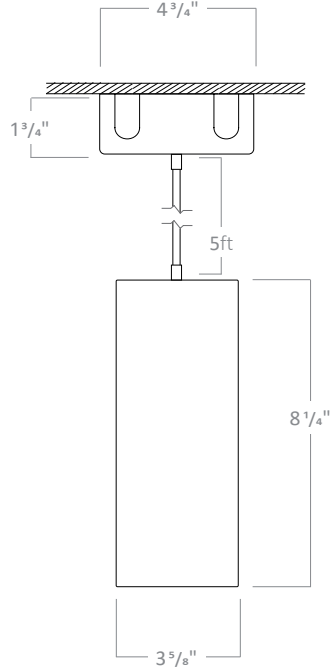

Stem Pendant with
Shallow Canopy

PH3DC1W, PH3DC1B,
PH3DC2W, PH3DC2B

Stem Pendant with
Deep Canopy

Ball joint allows for installation on
tilted ceiling (0 - 60°)

2

1ft and 2ft stems are linkable up to 12 ft.
Consult factory for made to order lengths.

1ft and 2ft stems are linkable up to 12 ft.
Consult factory for made to order lengths.

RCYA3

3" LED ARCHITECTURAL CYLINDER

CORD PENDANT

CP3SW, CP3SB

Cord Pendant with Shallow Canopy

CP3DW, CP3DB

Cord Pendant with Deep Canopy