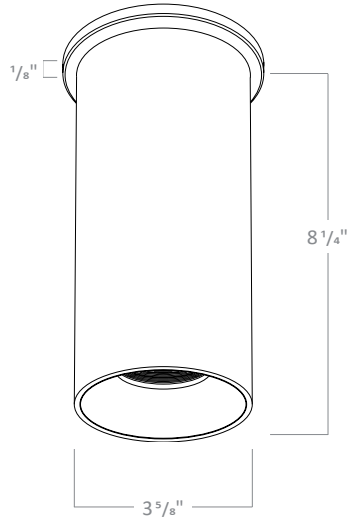

COLOR TEMPERATURE MULTIPLIER FOR DELIVERED LUMENS

2700K	3000K	3500K	4000K
0.95	1.00	1.04	1.07

BEAM SPREAD

RCYA3

3" LED ARCHITECTURAL CYLINDER

RCYA3 DIMENSIONS

STEM PENDANT

PH3SC1W, PH3SC1B,
PH3SC2W, PH3SC2B

Stem Pendant with
Shallow Canopy

PH3DC1W, PH3DC1B,
PH3DC2W, PH3DC2B

Stem Pendant with
Deep Canopy

Ball joint allows for installation on
tilted ceiling (0 - 60°)

2

1ft and 2ft stems are linkable up to 12 ft.
Consult factory for made to order lengths.