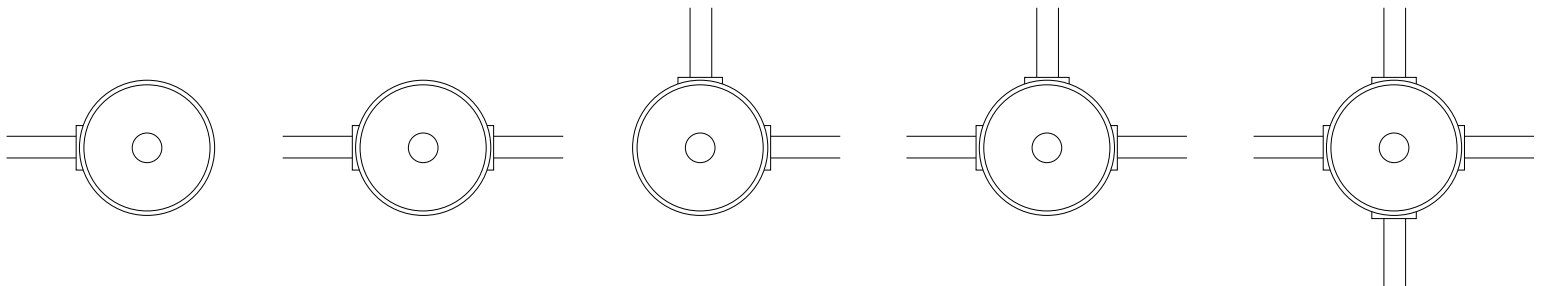

Knockouts may be run from 4 sides

Single Conduit Mount

Double 180° Conduit Mount

Double 90° Conduit Mount

Triple 90° Conduit Mount

Quad 90° Conduit Mount

RCYA3

3" LED ARCHITECTURAL CYLINDER